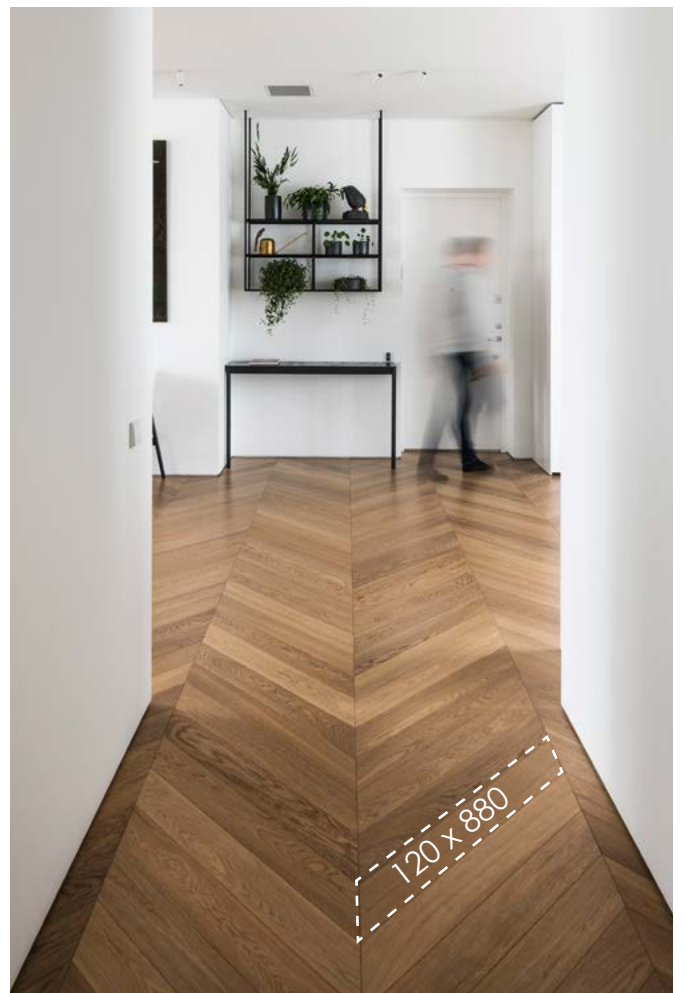

Chevron

PATTERN

FREVINI
STUDIO

DIMENSIONS

90 x 610 mm

Thickness

10 mm (4+6 plywood)

120 x 880 mm

Chevron size 120 x 880 mm

CHEVRON 90 x 610

Product | **BAXTER**
Light smoked oak
Sanded, oil finish

CHEVRON 90 x 610

Product | **OMBRE**
Deep smoked oak
Brushed, lacquer finish

CHEVRON 90 x 610

Product | **BROWNIE**
Medium Smoked Oak
Brushed, lacquer finish

CHEVRON 90 x 610

Product | **OMBRE**
Deep smoked oak
Brushed, lacquer finish

CHEVRON 120 x 880

Product | **HONEY**
Smoked oak
Brushed, lacquer finish

CHEVRON 120 x 880

Product | **OMBRE**
Deep smoked oak
Brushed, lacquer finish