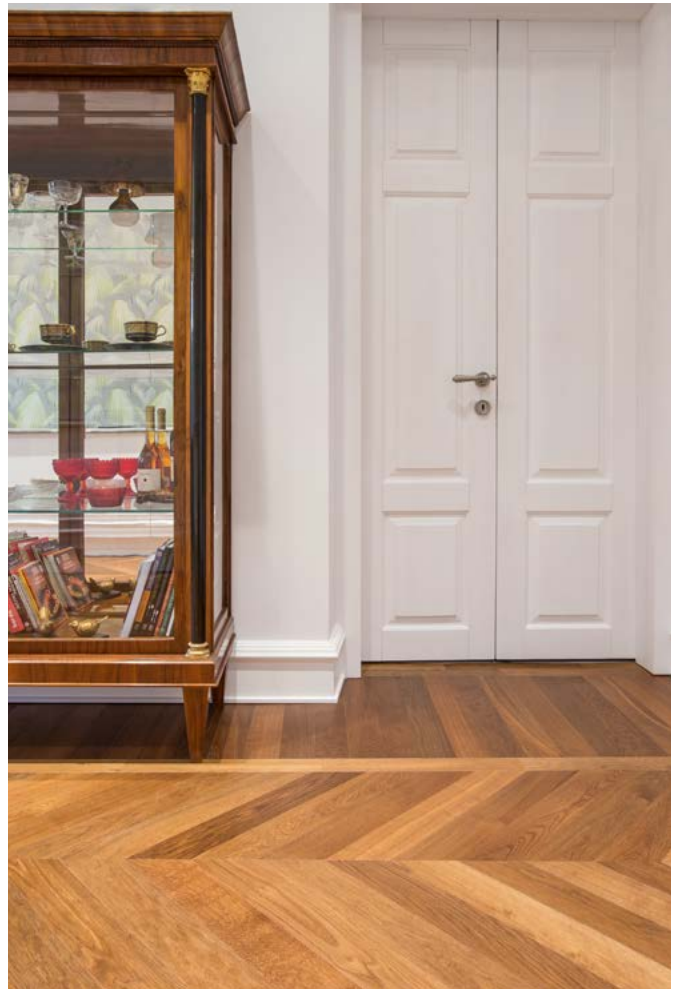

Chevron size 120 x 880 mm

CHEVRON 90 x 610

Product | **BAXTER**
Light smoked oak
Sanded, oil finish

CHEVRON 90 x 610

Product | **OMBRE**
Deep smoked oak
Brushed, lacquer finish

CHEVRON 90 x 610

Product | **BROWNIE**
Medium Smoked Oak
Brushed, lacquer finish

CHEVRON 90 x 610

Product | **OMBRE**
Deep smoked oak
Brushed, lacquer finish

CHEVRON 120 x 880

Product | **HONEY**
Smoked oak
Brushed, lacquer finish

CHEVRON 120 x 880

Product | **OMBRE**
Deep smoked oak
Brushed, lacquer finish