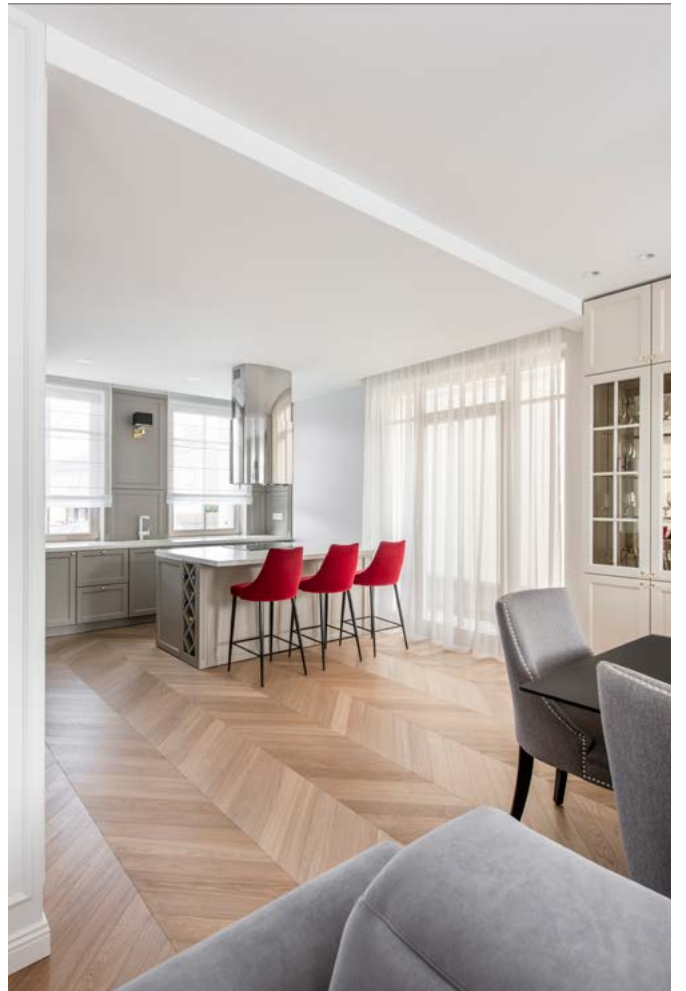

CHEVRON 90 x 610

Product | **BAXTER**
Light smoked oak
Sanded, oil finish