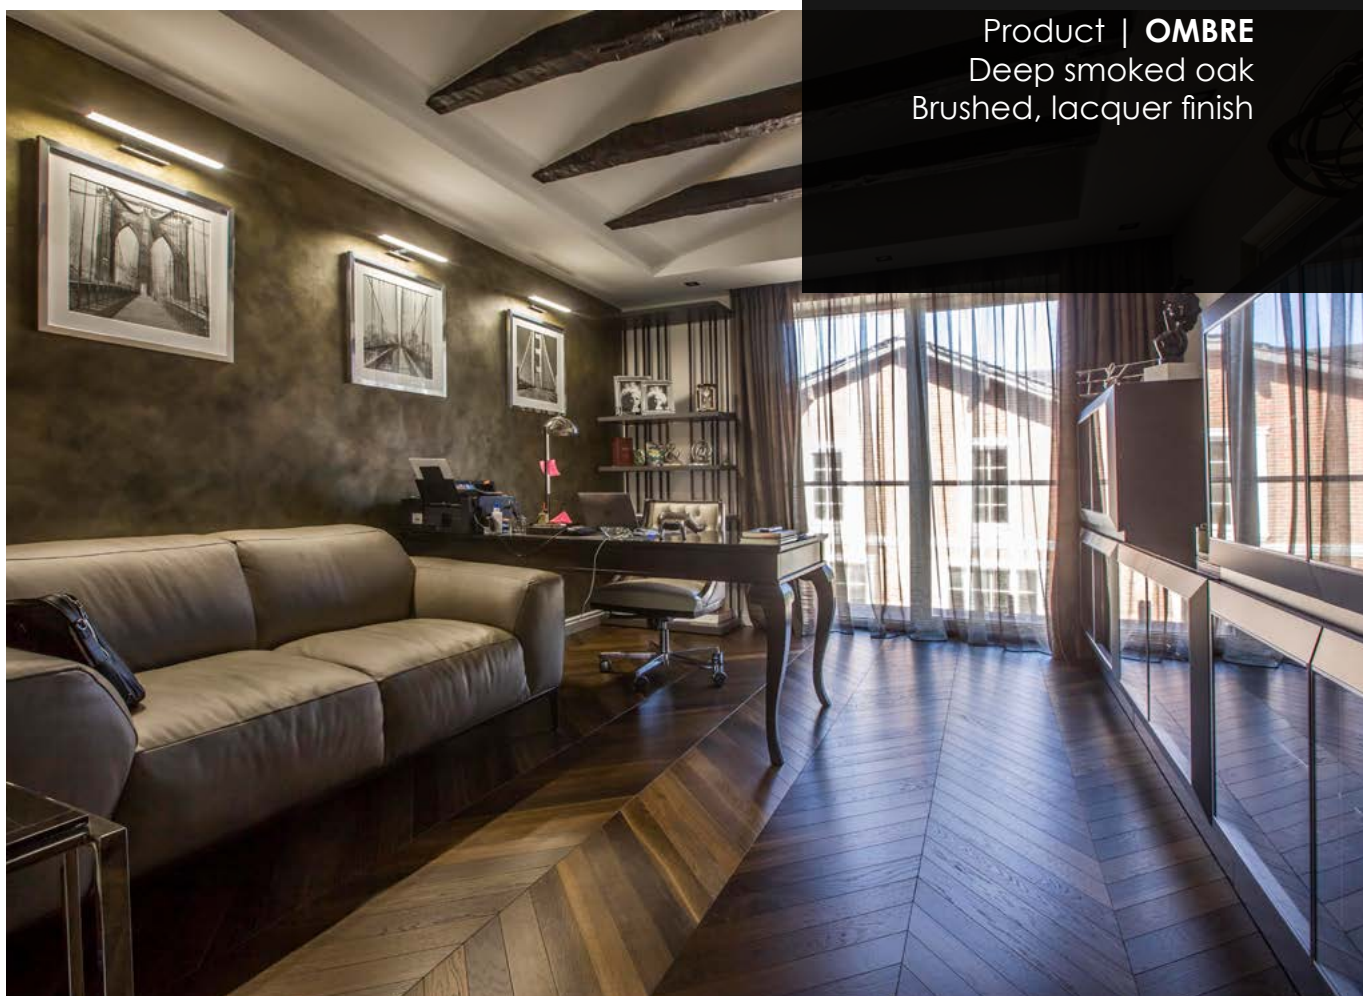

Chevron size 120 x 880 mm

CHEVRON 90 x 610

Product | **BAXTER**
Light smoked oak
Sanded, oil finish

CHEVRON 90 x 610

Product | **OMBRE**
Deep smoked oak
Brushed, lacquer finish

CHEVRON 90 x 610

Product | **BROWNIE**
Medium Smoked Oak
Brushed, lacquer finish