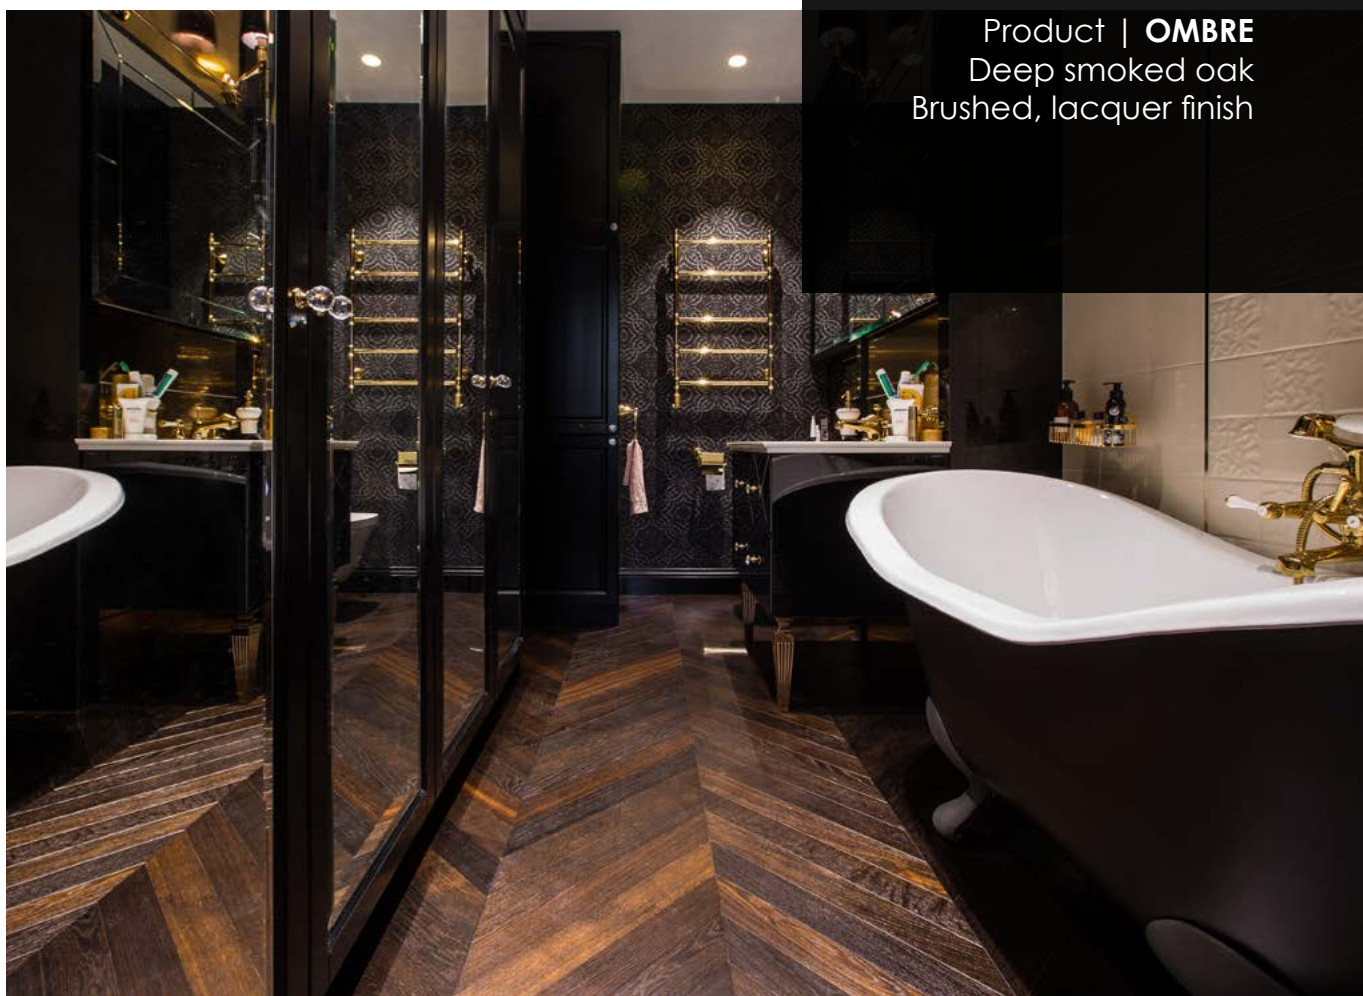

CHEVRON 90 x 610

Product | **OMBRE**
Deep smoked oak
Brushed, lacquer finish