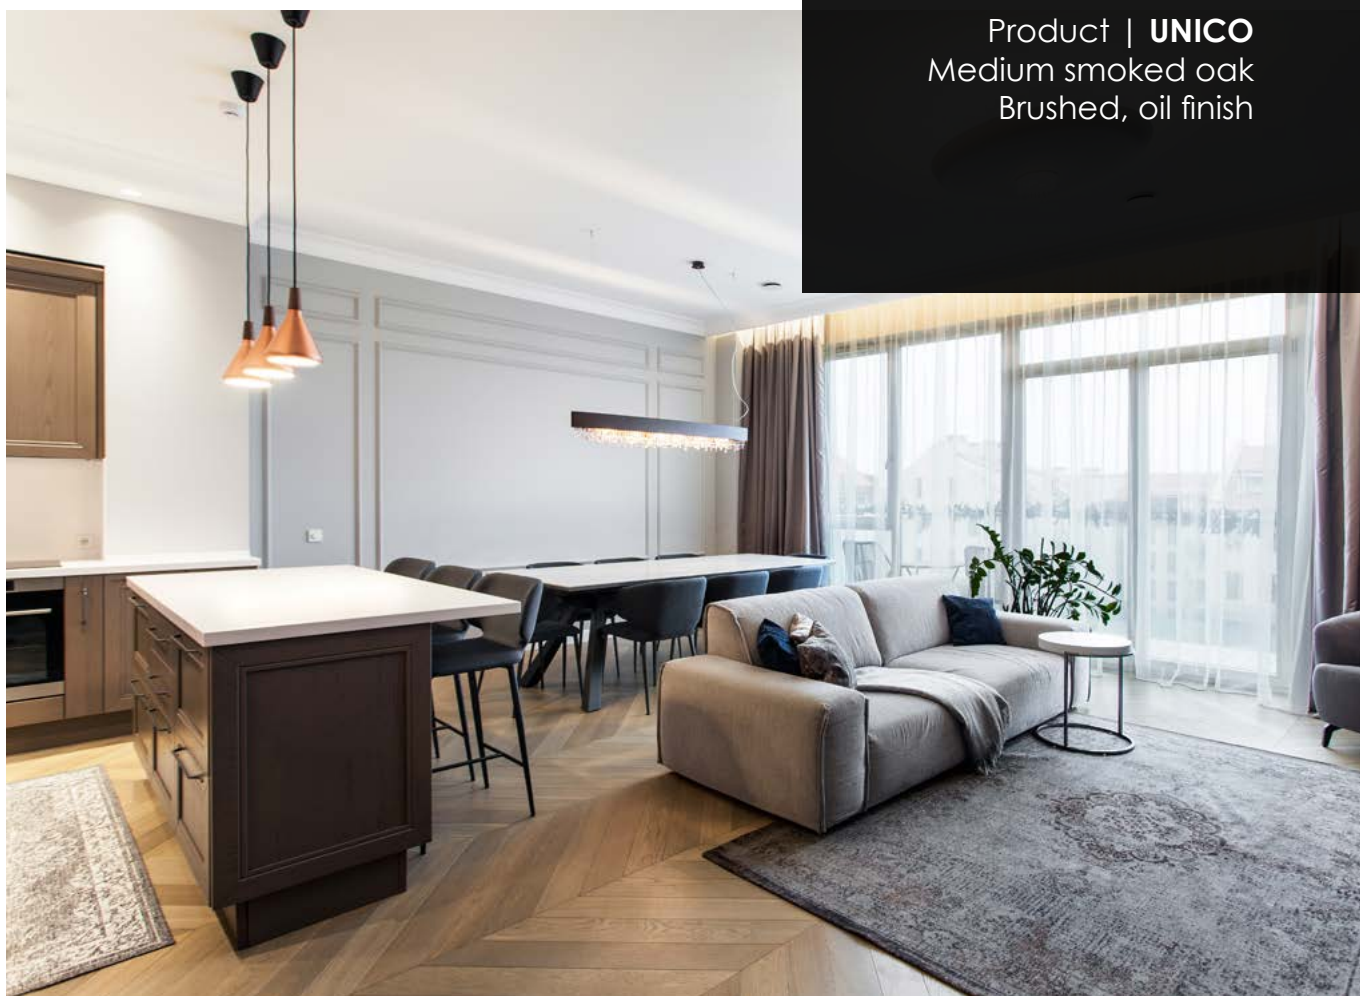

CHEVRON 120 x 880

Product | **BAXTER**
Smoked oak
Sanded, oil finish

CHEVRON 120 x 880

Product | **UNICO**
Medium smoked oak
Brushed, oil finish

FREVINI STUDIO

J. Basanavicius str. 20,
LT-03224 Vilnius, Lithuania
+370 666 29787
sales@frevinistudio.com
www.frevinistudio.com