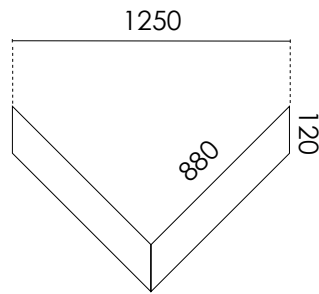

Chevron

PATTERN

FREVINI
STUDIO

DIMENSIONS

90 x 610 mm

Thickness

10 mm (4+6 plywood)

120 x 880 mm

Thickness

10 mm (4+6 plywood)

INSTALLATION METHODS

GRADINGS

Select

Typically, select grade has no knots or these will be of minimal size. Mainly no sapwood. There will be a relatively small amount of colour variation in the timber itself.

Natur

Typically, this grade will have a mix of almost select boards with other planks which have more pin knots and knots up to 15 mm size. Expect some variation in tone from heartwood. Mainly no sapwood or these will be of minimal defects, if any at all.

Chevron size 120 x 880 mm

CHEVRON 90 x 610

Product | **BAXTER**
Light smoked oak
Sanded, oil finish

CHEVRON 90 x 610

Product | **OMBRE**
Deep smoked oak
Brushed, lacquer finish

CHEVRON 90 x 610

Product | **BROWNIE**
Medium Smoked Oak
Brushed, lacquer finish