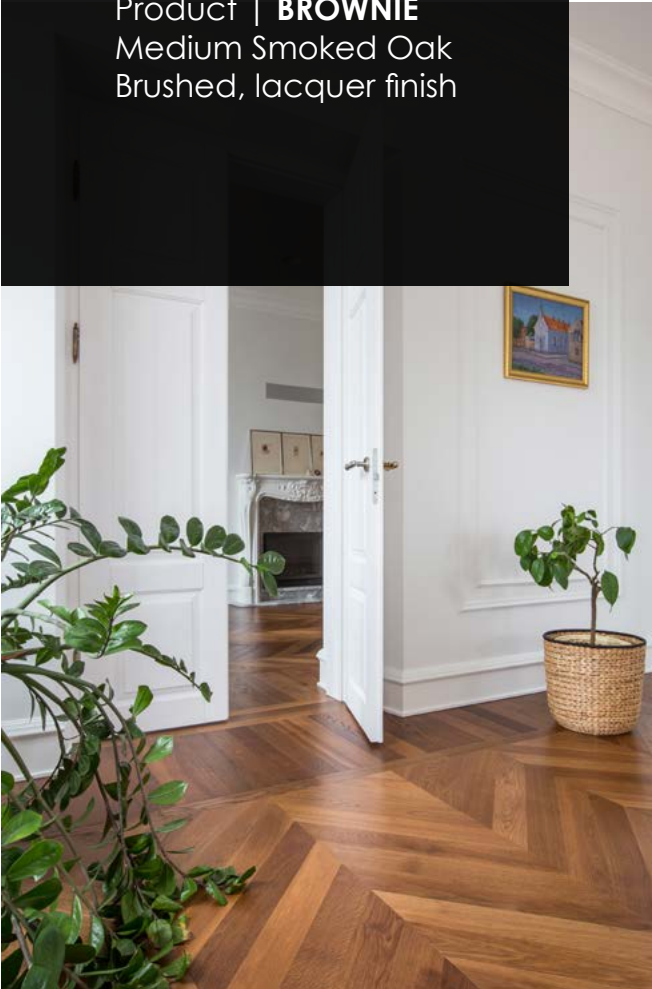

Chevron size 120 x 880 mm

CHEVRON 90 x 610

Product | **BAXTER**
Light smoked oak
Sanded, oil finish

CHEVRON 90 x 610

Product | **OMBRE**
Deep smoked oak
Brushed, lacquer finish

CHEVRON 90 x 610

Product | **BROWNIE**
Medium Smoked Oak
Brushed, lacquer finish

CHEVRON 90 x 610

Product | **OMBRE**
Deep smoked oak
Brushed, lacquer finish

CHEVRON 120 x 880

Product | **HONEY**
Smoked oak
Brushed, lacquer finish

CHEVRON 120 x 880

Product | **OMBRE**
Deep smoked oak
Brushed, lacquer finish