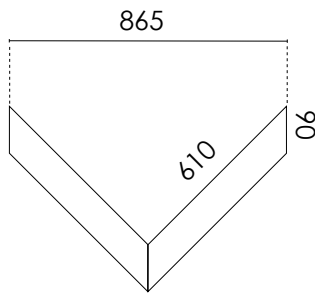

Chevron

PATTERN

FREVINI
STUDIO

DIMENSIONS

90 x 610 mm

Thickness

10 mm (4+6 plywood)

120 x 880 mm

Thickness

10 mm (4+6 plywood)

INSTALLATION METHODS

GRADINGS

Select

Typically, select grade has no knots or these will be of minimal size. Mainly no sapwood. There will be a relatively small amount of colour variation in the timber itself.

Natur

Typically, this grade will have a mix of almost select boards with other planks which have more pin knots and knots up to 15 mm size. Expect some variation in tone from heartwood. Mainly no sapwood or these will be of minimal defects, if any at all.

Chevron size 120 x 880 mm

CHEVRON 90 x 610

Product | **BAXTER**
Light smoked oak
Sanded, oil finish

CHEVRON 90 x 610

Product | **OMBRE**
Deep smoked oak
Brushed, lacquer finish

CHEVRON 90 x 610

Product | **BROWNIE**
Medium Smoked Oak
Brushed, lacquer finish